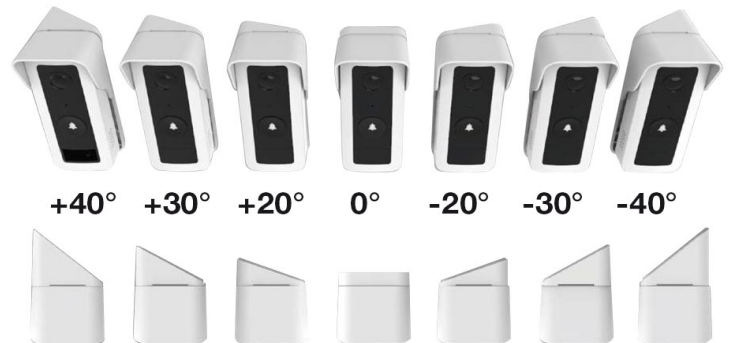

VESTA-247

TBC

VISOR + 4 ANGLE BRACKETS FOR VESTA VDP-3 VIDEO DOOR ENTRY SYSTEM

- Set consisting of visor and 4 angle brackets for VESTA VDP-3 video door entry system
- Allows the VESTA-109 (VDP-3) video door entry system to be installed at up to seven different angles
- Installation flexibility

Reference / Model

VESTA-247 / TBC

Set consisting of the visor and 4 angle brackets for **VESTA-109** (VDP-3) video door entry system

Allows the video door entry system to be installed at up to seven different angles

Angles: +40°, +30°, +20°, 0°, -20°, -30°, -40°.

Installation flexibility