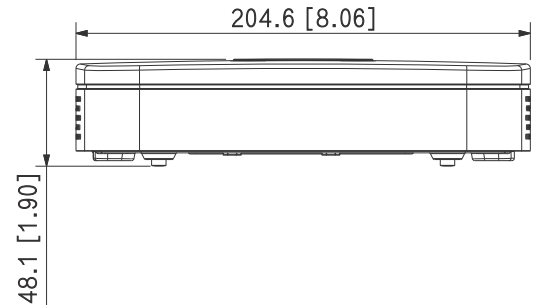

Alarm

General Alarm	Motion detection; privacy masking; video loss; PIR alarm
Anomaly Alarm	Camera offline; storage error; disk full; IP conflict; MAC conflict; login lock; cyber security exception
Intelligent Alarm	Perimeter protection; SMD Plus
Alarm Linkage	Recording; snapshot; buzzer; log; preset; email; tour

Port

Audio Input	1
Audio Output	1
HDD Interface	1 SATA port, up to 16 TB. The maximum HDD capacity varies with environment temperature
USB	2 rear USB 2.0 ports
HDMI	1
VGA	1
Network Port	1 × RJ-45, 10/100 Mbps self-adaptive Ethernet port

General

Power Supply	12 VDC, 1.5 A
Power Consumption	Total output of NVR is ≤ 10 W (without HDD)
Net Weight	0.42 kg (0.93 lb)
Gross Weight	1.03 kg (2.27 lb)
Product Dimensions	204.6 mm × 206.4 mm × 45.6 mm (8.06" × 8.13" × 1.80") (W × L × H)
Packaging Dimensions	96 mm × 364 mm × 261 mm (3.78" × 14.33" × 10.28") (W × L × H)
Operating Temperature	-10 °C to +55 °C (14 °F to +131 °F)
Operating Humidity	10%–93% (RH)
Installation	Rack or desktop
Certifications	CE: EN62368-1; EN55032; EN55024; EN55035; EN61000-3-2; EN61000-3-3; EN50130-4 FCC: Part 15 Subpart B

Ordering Information

Type	Model	Description
16 Channel NVR	DHI-NVR2116-S3	16 Channel Smart 1U 1HDD Network Video Recorder

Dimensions (mm[inch])