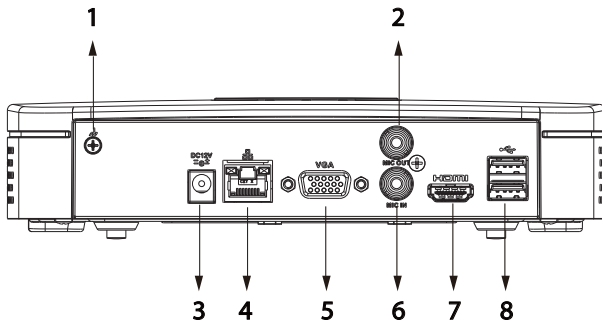

Port

Audio Input	1
Audio Output	1
HDD Interface	1 SATA port, up to 16 TB. The maximum HDD capacity varies with environment temperature
USB	2 rear USB 2.0 ports
HDMI	1
VGA	1
Network Port	1 × RJ-45, 10/100 Mbps self-adaptive Ethernet port

General

Power Supply	12 VDC, 1.5 A
Power Consumption	Total output of NVR is ≤ 10 W (without HDD)
Net Weight	0.42 kg (0.93 lb)
Gross Weight	1.03 kg (2.27 lb)
Product Dimensions	204.6 mm × 206.4 mm × 45.6 mm (8.06" × 8.13" × 1.80") (W × L × H)
Packaging Dimensions	96 mm × 364 mm × 261 mm (3.78" × 14.33" × 10.28") (W × L × H)
Operating Temperature	-10 °C to +55 °C (14 °F to +131 °F)
Operating Humidity	10%–93% (RH)
Installation	Rack or desktop
Certifications	CE: EN62368-1; EN55032; EN55024; EN55035; EN61000-3-2; EN61000-3-3; EN50130-4 FCC: Part 15 Subpart B

Ordering Information

Type	Model	Description
16 Channel NVR	DHI-NVR2116-S3	16 Channel Smart 1U 1HDD Network Video Recorder

Dimensions (mm[inch])

Panels

- | | |
|---------------|----------------------------|
| 1 Ground | 2 AUDIO OUT, RCA Connector |
| 3 Power Input | 4 Network Port |
| 5 VGA Port | 6 AUDIO IN, RCA Connector |
| 7 HDMI Port | 8 USB Ports |